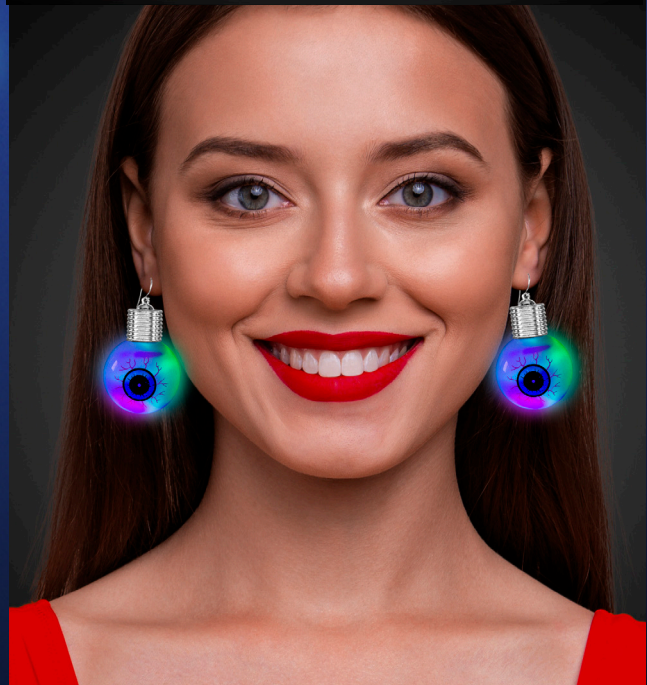

**LED JUMBO GHOST
CLIP-ON EARRINGS**

Item #: JLR067UN

Shippable Case:36
Master UPC: 107-16148 48067-9
Individual UPC:
7-16148 48067-2

**LED GHOST
BEADED BRACELET**

Item #: JLR082EA

Shippable Case:36
Master UPC: 107-16148 48082-2
Individual UPC:
7-16148 48082-5

**LED EYEBALL
CLIP-ON EARRINGS**

Item #: JLR066UN

Shippable Case:36
Master UPC: 107-16148 48066-2
Individual UPC:
7-16148 48066-5

New Products

EVERYDAY GLOW DISPLAYS & CLIP STRIPS

3- FUNCTION LED EYEBALL CLIP